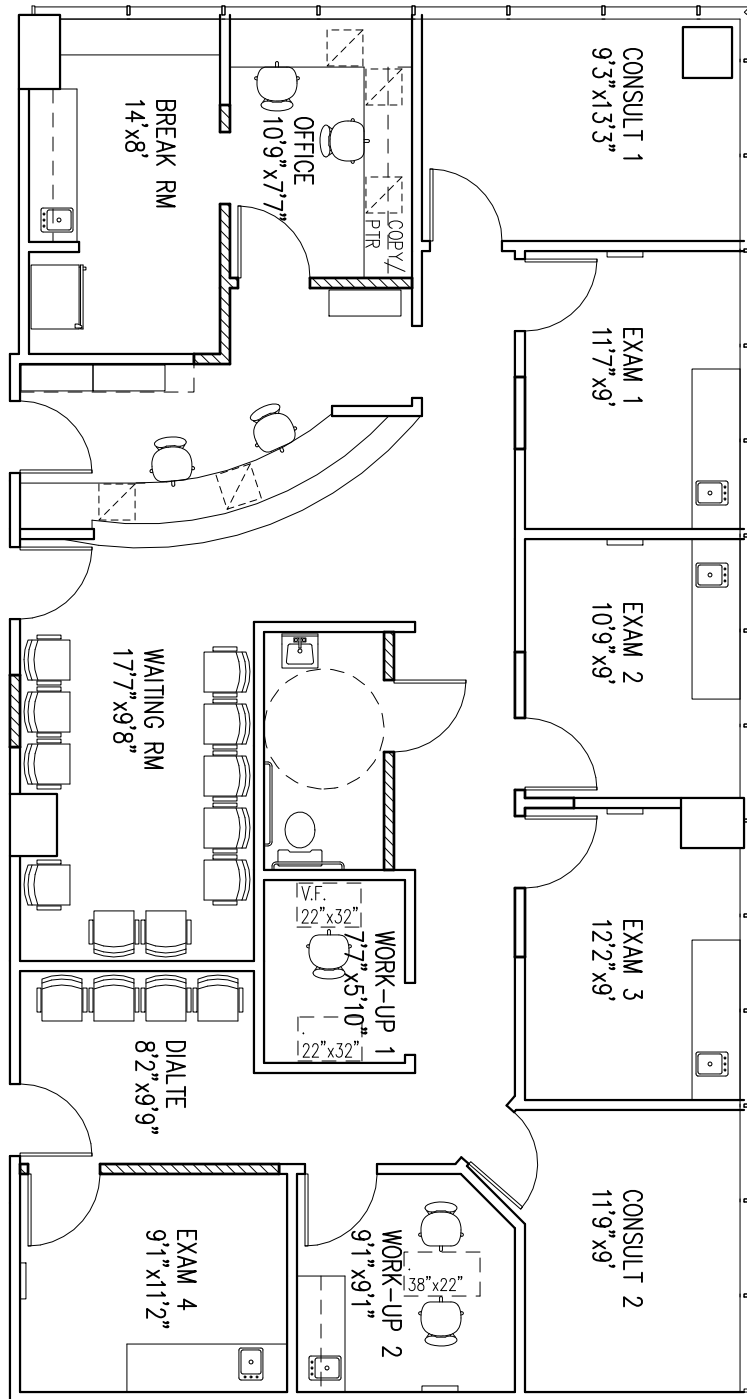

AS BUILT
 1310 W. STEWART DR. #307
 ORANGE, CALIFORNIA

SPECTRUM
 SPACE DESIGN

101 S. KRAEMER BLVD #100
 PLACENTIA, CA 92870
 714.496.4185 • FAX. 223.0663

3-31-10

1,712 SF

JOB 10-025

DR. TRAN
 1310 W. STEWART DR. #307
 ORANGE, CALIFORNIA